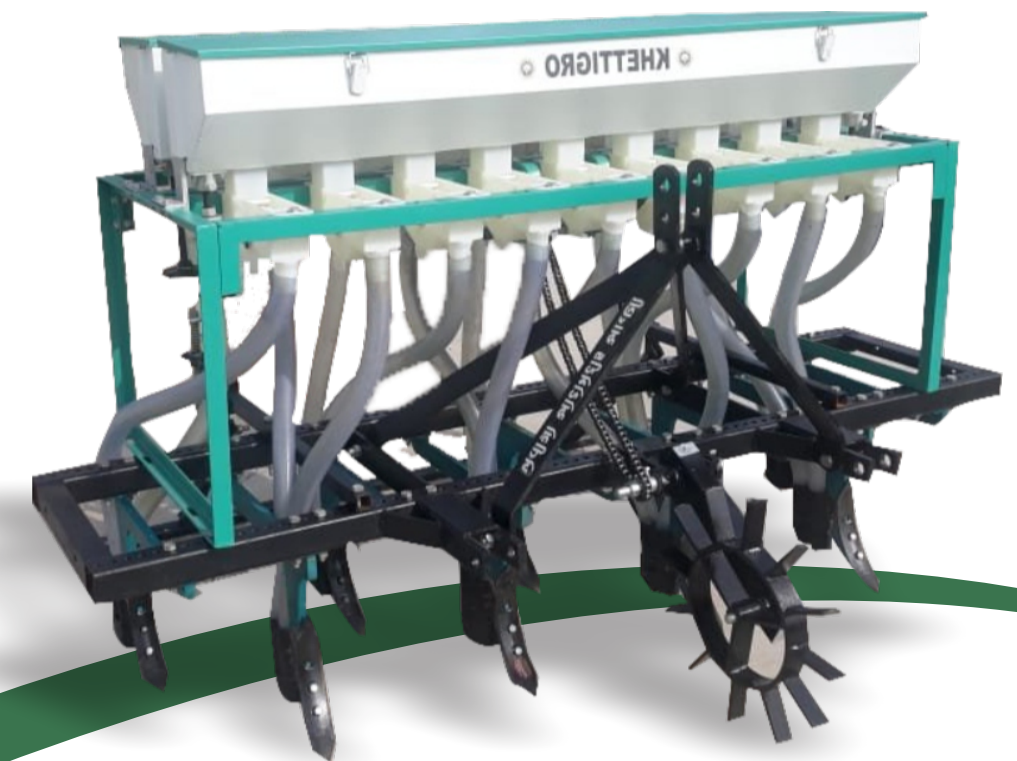

📞 12345 12345 | 12345 12345

✉️ aasthaagro@gmail.com

Spare Part Price List

AASTHA AGRO INDUSTRIES

Mfg of: Automatic Seed Drill & Agricultural Equipment

An ISO 9001:2015 Certified CO.

AASTHA AGRO INDUSTRIES

- 📍 Address Address Address Address
Address Address Address Address
- 📞 12345 12345 | 12345 12345
- ✉️ aasthaagro@gmail.com